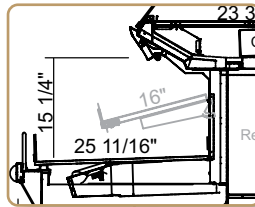

### More Product Area

Self-service merchandising area increased over 25% deeper shelf - 16" and deeper deck - 26"