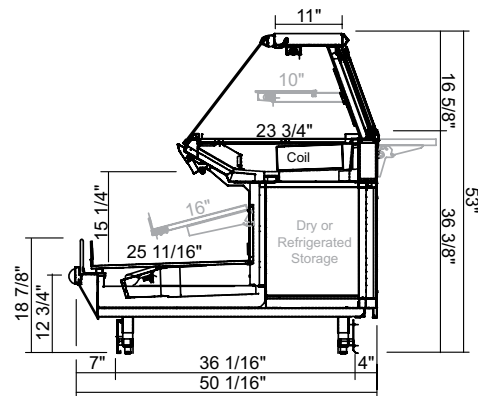

R3-D
Deli with Straight Glass,
Optional Shelves and Wrapping Board