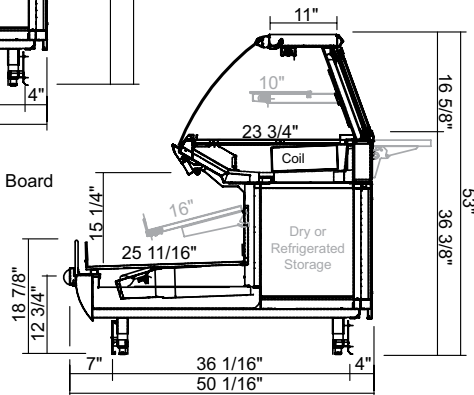

CR3-D
Deli with Curved Glass,
Optional Shelves and Wrapping Board