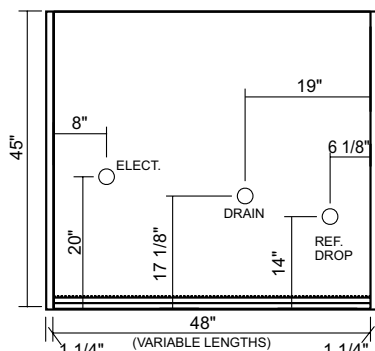

Q1-DS
Single Deck Deli - Straight Glass

Q1-DC / Q1-DS / Q1-SS
Plan View - Straight Section

Remote; Lengths; 4' • 5' • 6' • 8' • 9' • 10' • 12'
Self Contained: 4' • 5' • 6' • 8' • 10' • 12'

FEATURES

- Tempered, lift-up straight front glass
- Air sweep
- Modular coil system (5 year warranty)
- Adjustable stainless steel legs
- Double-row T5 top light
- Snap-on painted lower front panel
- Silver anodized glass hardware
- Glass top
- Black thermoplastic front & rear ledge
- Black vinyl cart bumper
- Removable brushed stainless steel interior wall and deck
- Snap on stainless steel rear close-off panel
- Solar digital thermometer
- Electronic ballast
- Thermostat & suction stop solenoid
- Please reference Color Chart for choice of standard Hussmann paint and finish options (www.hussmann.com)