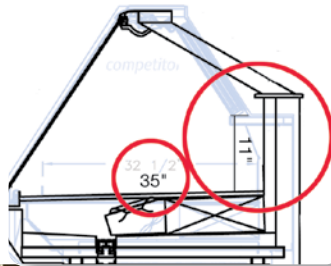

Single-Deck Service Straight Glass • Deli • Cheese

HUSSMANN®
Q-Series

Merchandising Flair

Enhanced product visibility with solid surface faces and unobstructed product view

Merchandising Capacity

11"+ product height, 35" product depth in a single deck platform

Quality Fit and Finish

Designed for ease of installation simplified glass adjustment and with special alignment parts that assure fit and do not require unsightly joint trim

Ergonomic Design

Large rear door opening and steep angle allow for ease of access to product

Q1-DS
Single Deck Deli - Straight Glass

Q1-DC / Q1-DS / Q1-SS
Plan View - Straight Section

Remote; Lengths; 4' • 5' • 6' • 8' • 9' • 10' • 12'
Self Contained: 4' • 5' • 6' • 8' • 10' • 12'

FEATURES

- Tempered, lift-up straight front glass
- Air sweep
- Modular coil system (5 year warranty)
- Adjustable stainless steel legs
- Double-row T5 top light
- Snap-on painted lower front panel
- Silver anodized glass hardware
- Glass top
- Black thermoplastic front & rear ledge
- Black vinyl cart bumper
- Removable brushed stainless steel interior wall and deck
- Snap on stainless steel rear close-off panel
- Solar digital thermometer
- Electronic ballast
- Thermostat & suction stop solenoid
- Please reference Color Chart for choice of standard Hussmann paint and finish options (www.hussmann.com)