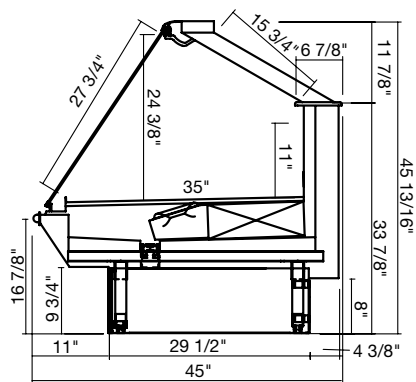

Single-Deck Service Straight Glass • Deli • Cheese

HUSSMANN®
Q-Series

Merchandising Flair

Enhanced product visibility with solid surface faces and unobstructed product view

Merchandising Capacity

11"+ product height, 35" product depth in a single deck platform

Quality Fit and Finish

Designed for ease of installation simplified glass adjustment and with special alignment parts that assure fit and do not require unsightly joint trim

Ergonomic Design

Large rear door opening and steep angle allow for ease of access to product

Q1-DS
Single Deck Deli - Straight Glass

Q1-DC / Q1-DS / Q1-SS
Plan View - Straight Section

Remote; Lengths; 4' • 5' • 6' • 8' • 9' • 10' • 12'
Self Contained: 4' • 5' • 6' • 8' • 10' • 12'

FEATURES

- Tempered, lift-up straight front glass
- Air sweep
- Modular coil system (5 year warranty)
- Adjustable stainless steel legs
- Double-row T5 top light
- Snap-on painted lower front panel
- Silver anodized glass hardware
- Glass top
- Black thermoplastic front & rear ledge
- Black vinyl cart bumper
- Removable brushed stainless steel interior wall and deck
- Snap on stainless steel rear close-off panel
- Solar digital thermometer
- Electronic ballast
- Thermostat & suction stop solenoid
- Please reference Color Chart for choice of standard Hussmann paint and finish options (www.hussmann.com)