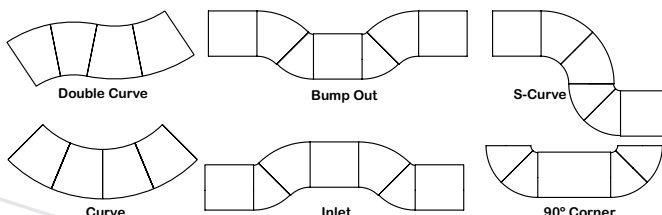

Quality Fit and Finish

Designed for ease of installation: it has a simplified glass adjustment with a special alignment design that assures fit - does not require unsightly joint trim.

Merchandising Capacity

11"+ product height, 35" product depth in a single deck platform

Ergonomic Design

Large rear door opening and steep angle allow for ease of access to product.

Q1-DC
Single Deck Deli - Curved Glass

Q1-DC / Q1-DS / Q1-SS
Plan View - Straight Section

FEATURES

Remote; Lengths: 4'•5'•6'•8'•9'•10'•12'
Self Contained: 4'•5'•6'•8'•10'•12'
Wedges: 45° I/O, 90° O/S, 22.5° I/S, 22.5° O/S

- Tempered, lift-up curved front glass
- Air sweep
- Modular coil system (5 year warranty)
- Adjustable stainless steel legs
- Double-row T5 top light
- Snap-on painted lower front panel
- Silver anodized glass hardware
- Glass top
- Black thermoplastic front & rear ledge
- Black vinyl cart bumper
- Removable brushed stainless steel interior wall and deck
- Snap on stainless steel rear close-off panel
- Solar digital thermometer
- Electronic ballast
- Thermostat & suction stop solenoid
- Please reference Color Chart for choice of standard Hussmann paint and finish options (www.hussmann.com)