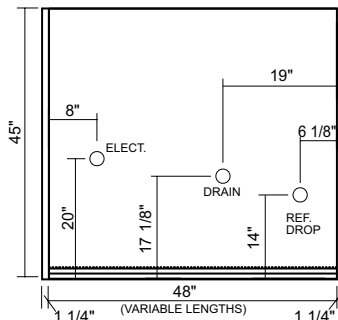

11"+ product height, 35" product depth in a single deck platform

Ergonomic Design

Large rear door opening and steep angle allow for ease of access to product.

Q1-DC
Single Deck Deli - Curved Glass

Q1-DC / Q1-DS / Q1-SS
Plan View - Straight Section