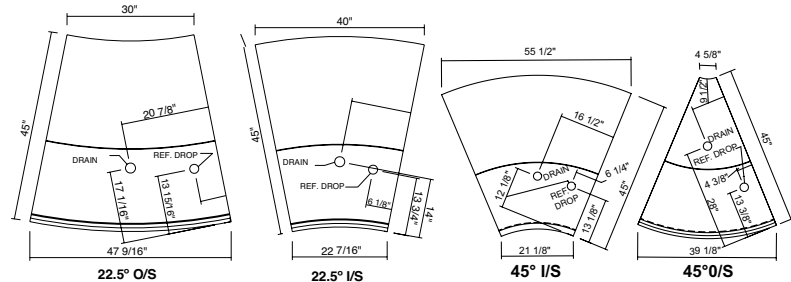

11"+ product height, 35" product depth in a single deck platform

Ergonomic Design

Large rear door opening and steep angle allow for ease of access to product.

Q1-DC
Single Deck Deli - Curved Glass

Q1-DC / Q1-DS / Q1-SS
Plan View - Straight Section

FEATURES

Remote; Lengths: 4'•5'•6'•8'•9'•10'•12'
Self Contained: 4'•5'•6'•8'•10'•12'
Wedges: 45° I/O, 90° O/S, 22.5° I/S, 22.5° O/S

- Tempered, lift-up curved front glass
- Air sweep
- Modular coil system (5 year warranty)
- Adjustable stainless steel legs
- Double-row T5 top light
- Snap-on painted lower front panel
- Silver anodized glass hardware
- Glass top
- Black thermoplastic front & rear ledge
- Black vinyl cart bumper
- Removable brushed stainless steel interior wall and deck
- Snap on stainless steel rear close-off panel
- Solar digital thermometer
- Electronic ballast
- Thermostat & suction stop solenoid
- Please reference Color Chart for choice of standard Hussmann paint and finish options (www.hussmann.com)