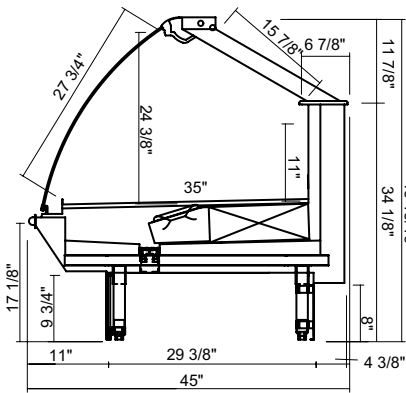

Quality Fit and Finish

Designed for ease of installation: it has a simplified glass adjustment with a special alignment design that assures fit - does not require unsightly joint trim.

Merchandising Capacity

11"+ product height, 35" product depth in a single deck platform

Ergonomic Design

Large rear door opening and steep angle allow for ease of access to product.

Q1-DC
Single Deck Deli - Curved Glass

Q1-DC / Q1-DS / Q1-SS
Plan View - Straight Section