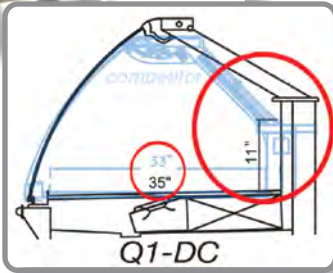

Merchandising Capacity

11"+ product height, 35" product depth in a single deck platform

Ergonomic Design

Large rear door opening and steep angle allow for ease of access to product.