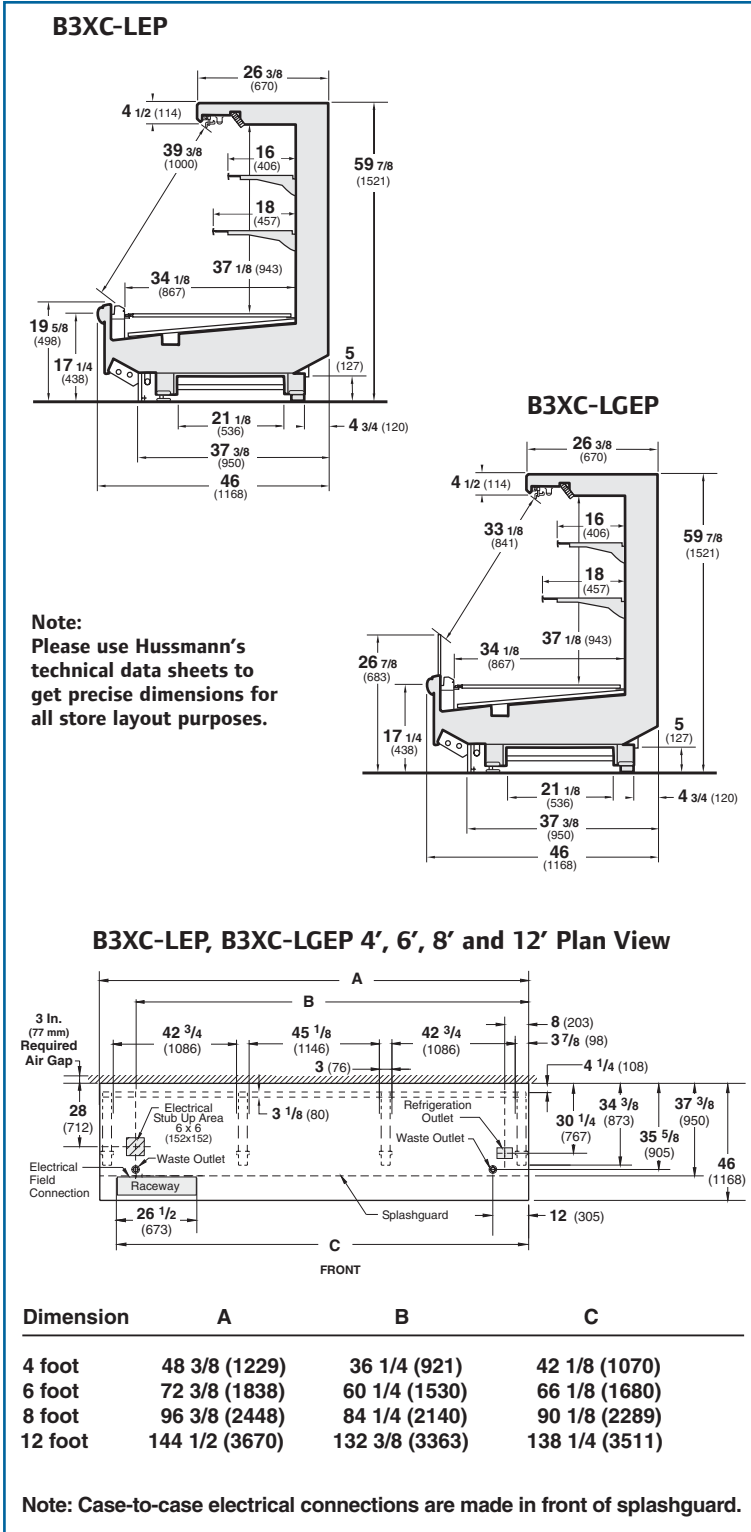

HUSSMANN®
Impact Excel

B3XC-LEP Bulk Convertible, Multi-Deck, Extended Depth, Low front
B3XC-LGEP Bulk Convertible, Multi-Deck, Extended Depth, Low Front With Glass

Available in 4' 6', 8' & 12' lengths.

Extended Depth for Bulk Applications

The B3XC is 4" deeper (front to back) than our standard Excel multi-deck fixtures. This allows higher volume display of deli items, grab and go foods, cheese, packaged produce and more. The case is a medium height (59 7/8" tall) for easy shopping in higher volume departments. Interior merchandising space is 34 1/8" deep (front to back at lower deck) by 37 1/8" tall. Glass front is standard on B3XC-LGEP model.